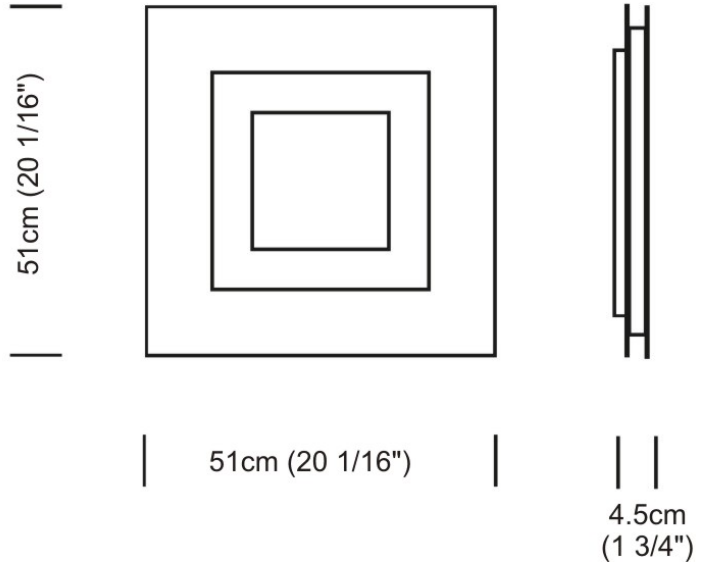

FLAT SURFACE

D82230-WHI

GENERAL

Series: Flat
Brand: Panzeri
Division: Design
Mounting Type: Surface
Mounting Location: Ceiling
Subcategory: Ambient

PHYSICAL

Shape: Square
Length (mm): 510
Length (in): 20 1/16
Width (mm): 510
Width (in): 20 1/16
Height (mm): 45
Height (in): 1 3/4
Light Distribution: Direct / Indirect
Weight (kg): 5.236
Weight (lbs): 11.54
Diffuser: Polycarbonate - Opal
Fixture Material: Metal

ELECTRICAL

Input Wattage Range: 30 - 49 W
Lamp Type: LED
Input Wattage (W): 48
Total Output Wattage (W): 46
Dimming: Non-Dimming / Phase Dimming (120Vac only) / 0-10V Dimming
Driver Included: Yes
Driver Location: Integrated
Driver Type: Constant Current - Universal
Driver Class: Class 2
Input Voltage (V): 120 - 277
Constant Current (mA): 350

LED

Color Temperature (°K): 3000
Max. Delivered Lumen (lm): 3202
Nominal Lumen (lm): 5700
CRI: >80 CRI
Efficiency (%): 56.175%
Lamp Life (hrs): 70000

OPTICAL

RATINGS AND CERTIFICATIONS

Certified By: CSA Certified to UL and CSA Standards
IP rating: IP40